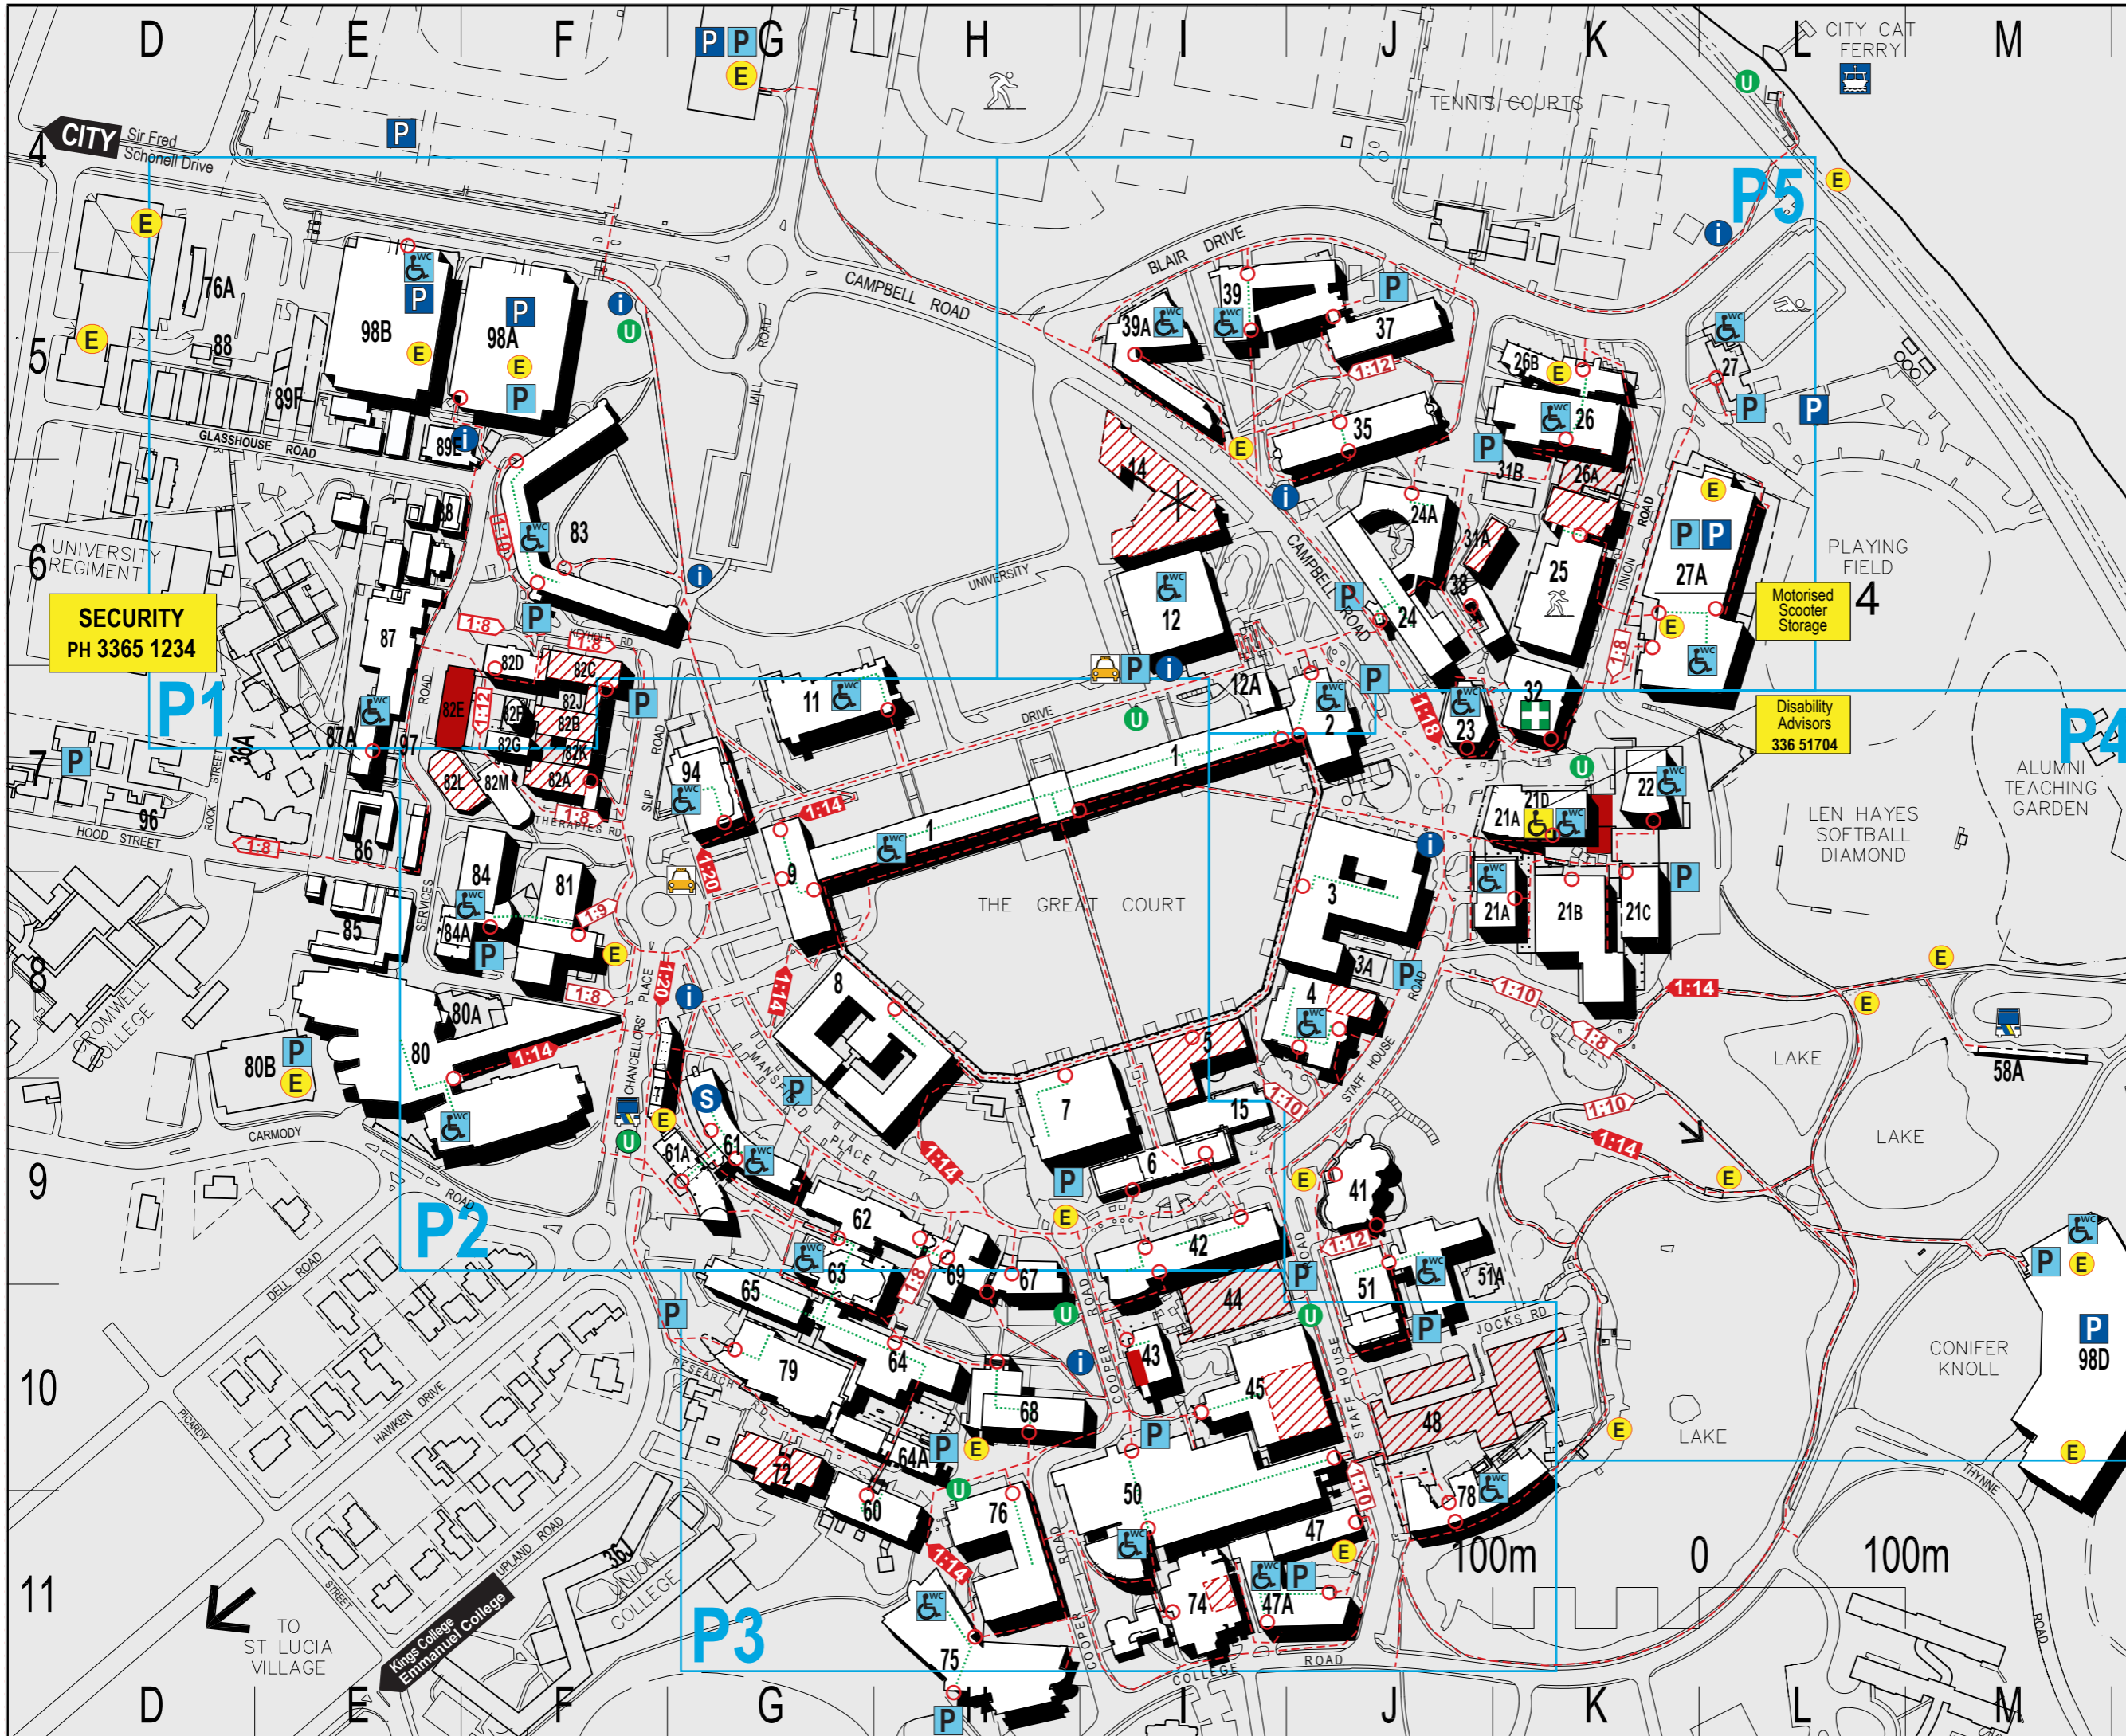

LEGEND

- External Pathways
- ↑x Slope Up
- ↓x Slope Access with care
- Internal Routes
- Tactile Pathway
- █ Inaccessible
- ▨ Partly Inaccessible
- Access to Buildings
- S Student Centre
- ♿ Student Support Services
- U UniSafe Bus Stops
- E Emergency Call Points
- i Campus Directory
- ♿ Lifts
- P Public Transport
- P Parking
- P Accessible Parking Bays
- ♿ Accessible Toilets

TO ST LUCIA VILLAGE

Kings College
 Emmanuel College

UNION COLLEGE

P3

100m

100m

PLAYING FIELD
2

11