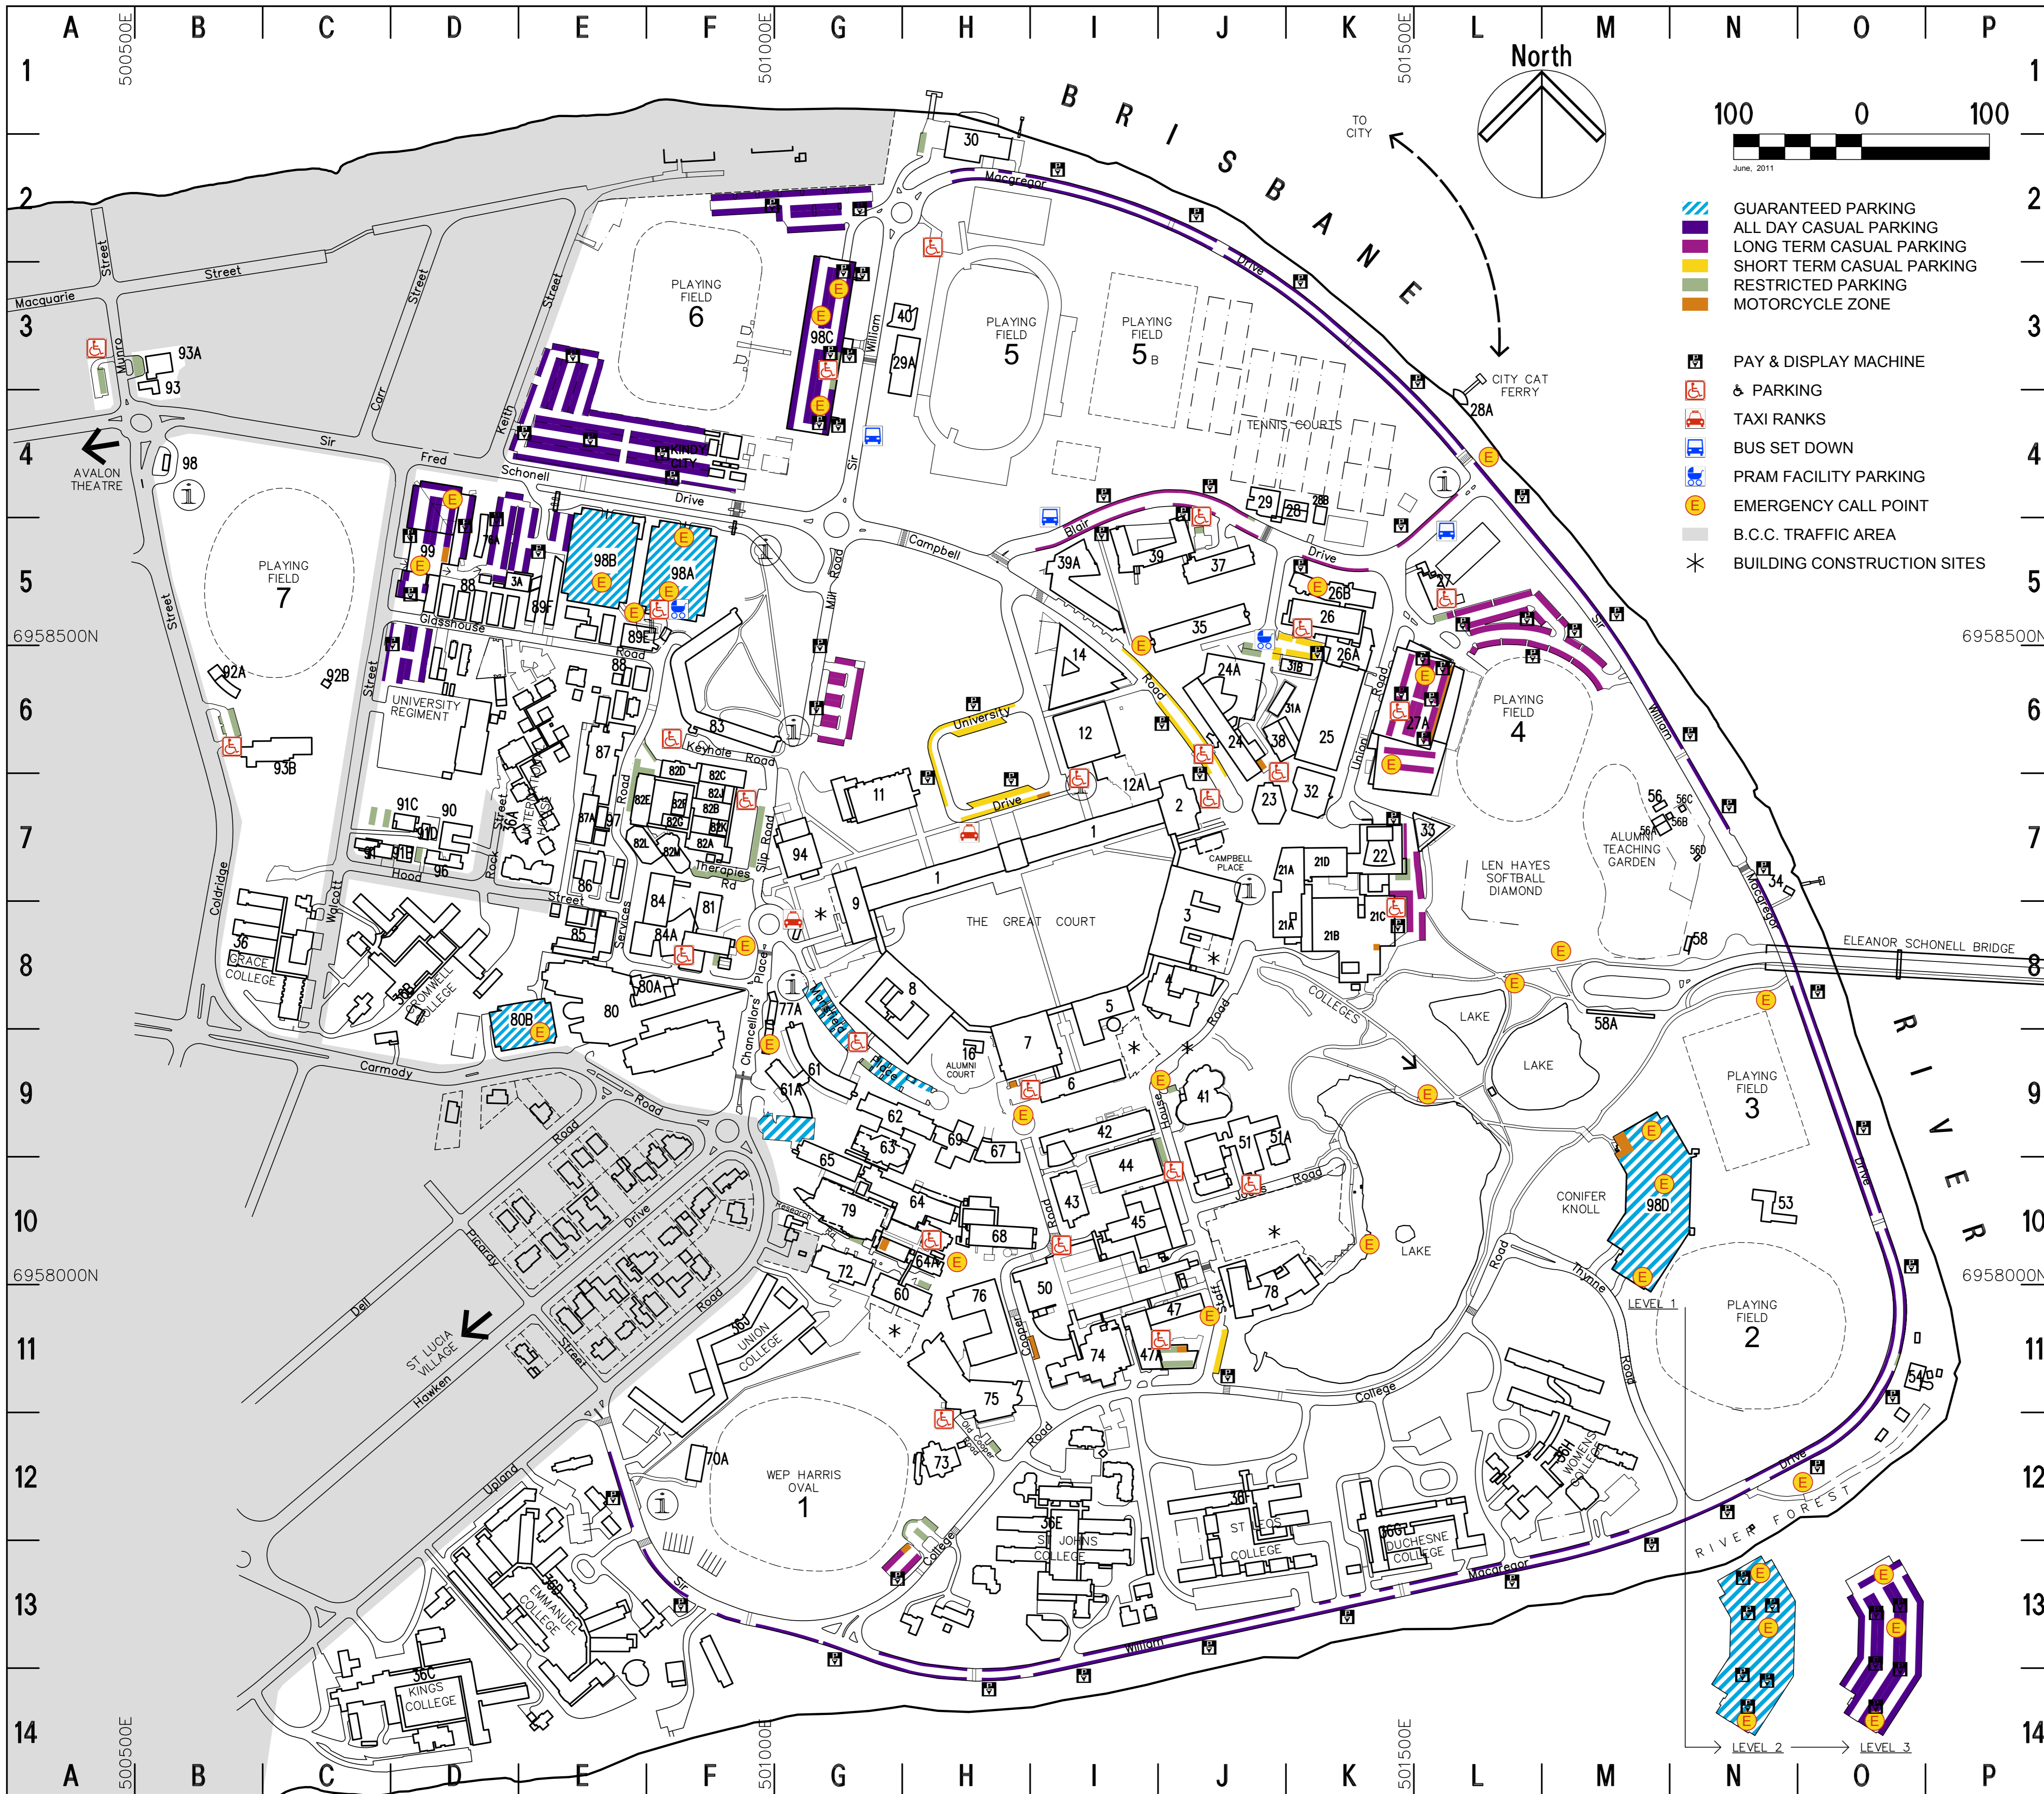

St Lucia Campus 2011 CAR PARKING PLAN

- GUARANTEED PARKING
- ALL DAY CASUAL PARKING
- LONG TERM CASUAL PARKING
- SHORT TERM CASUAL PARKING
- RESTRICTED PARKING
- MOTORCYCLE ZONE
- PAY & DISPLAY MACHINE
- ♿ PARKING
- TAXI RANKS
- BUS SET DOWN
- PRAM FACILITY PARKING
- EMERGENCY CALL POINT
- B.C.C. TRAFFIC AREA
- BUILDING CONSTRUCTION SITES