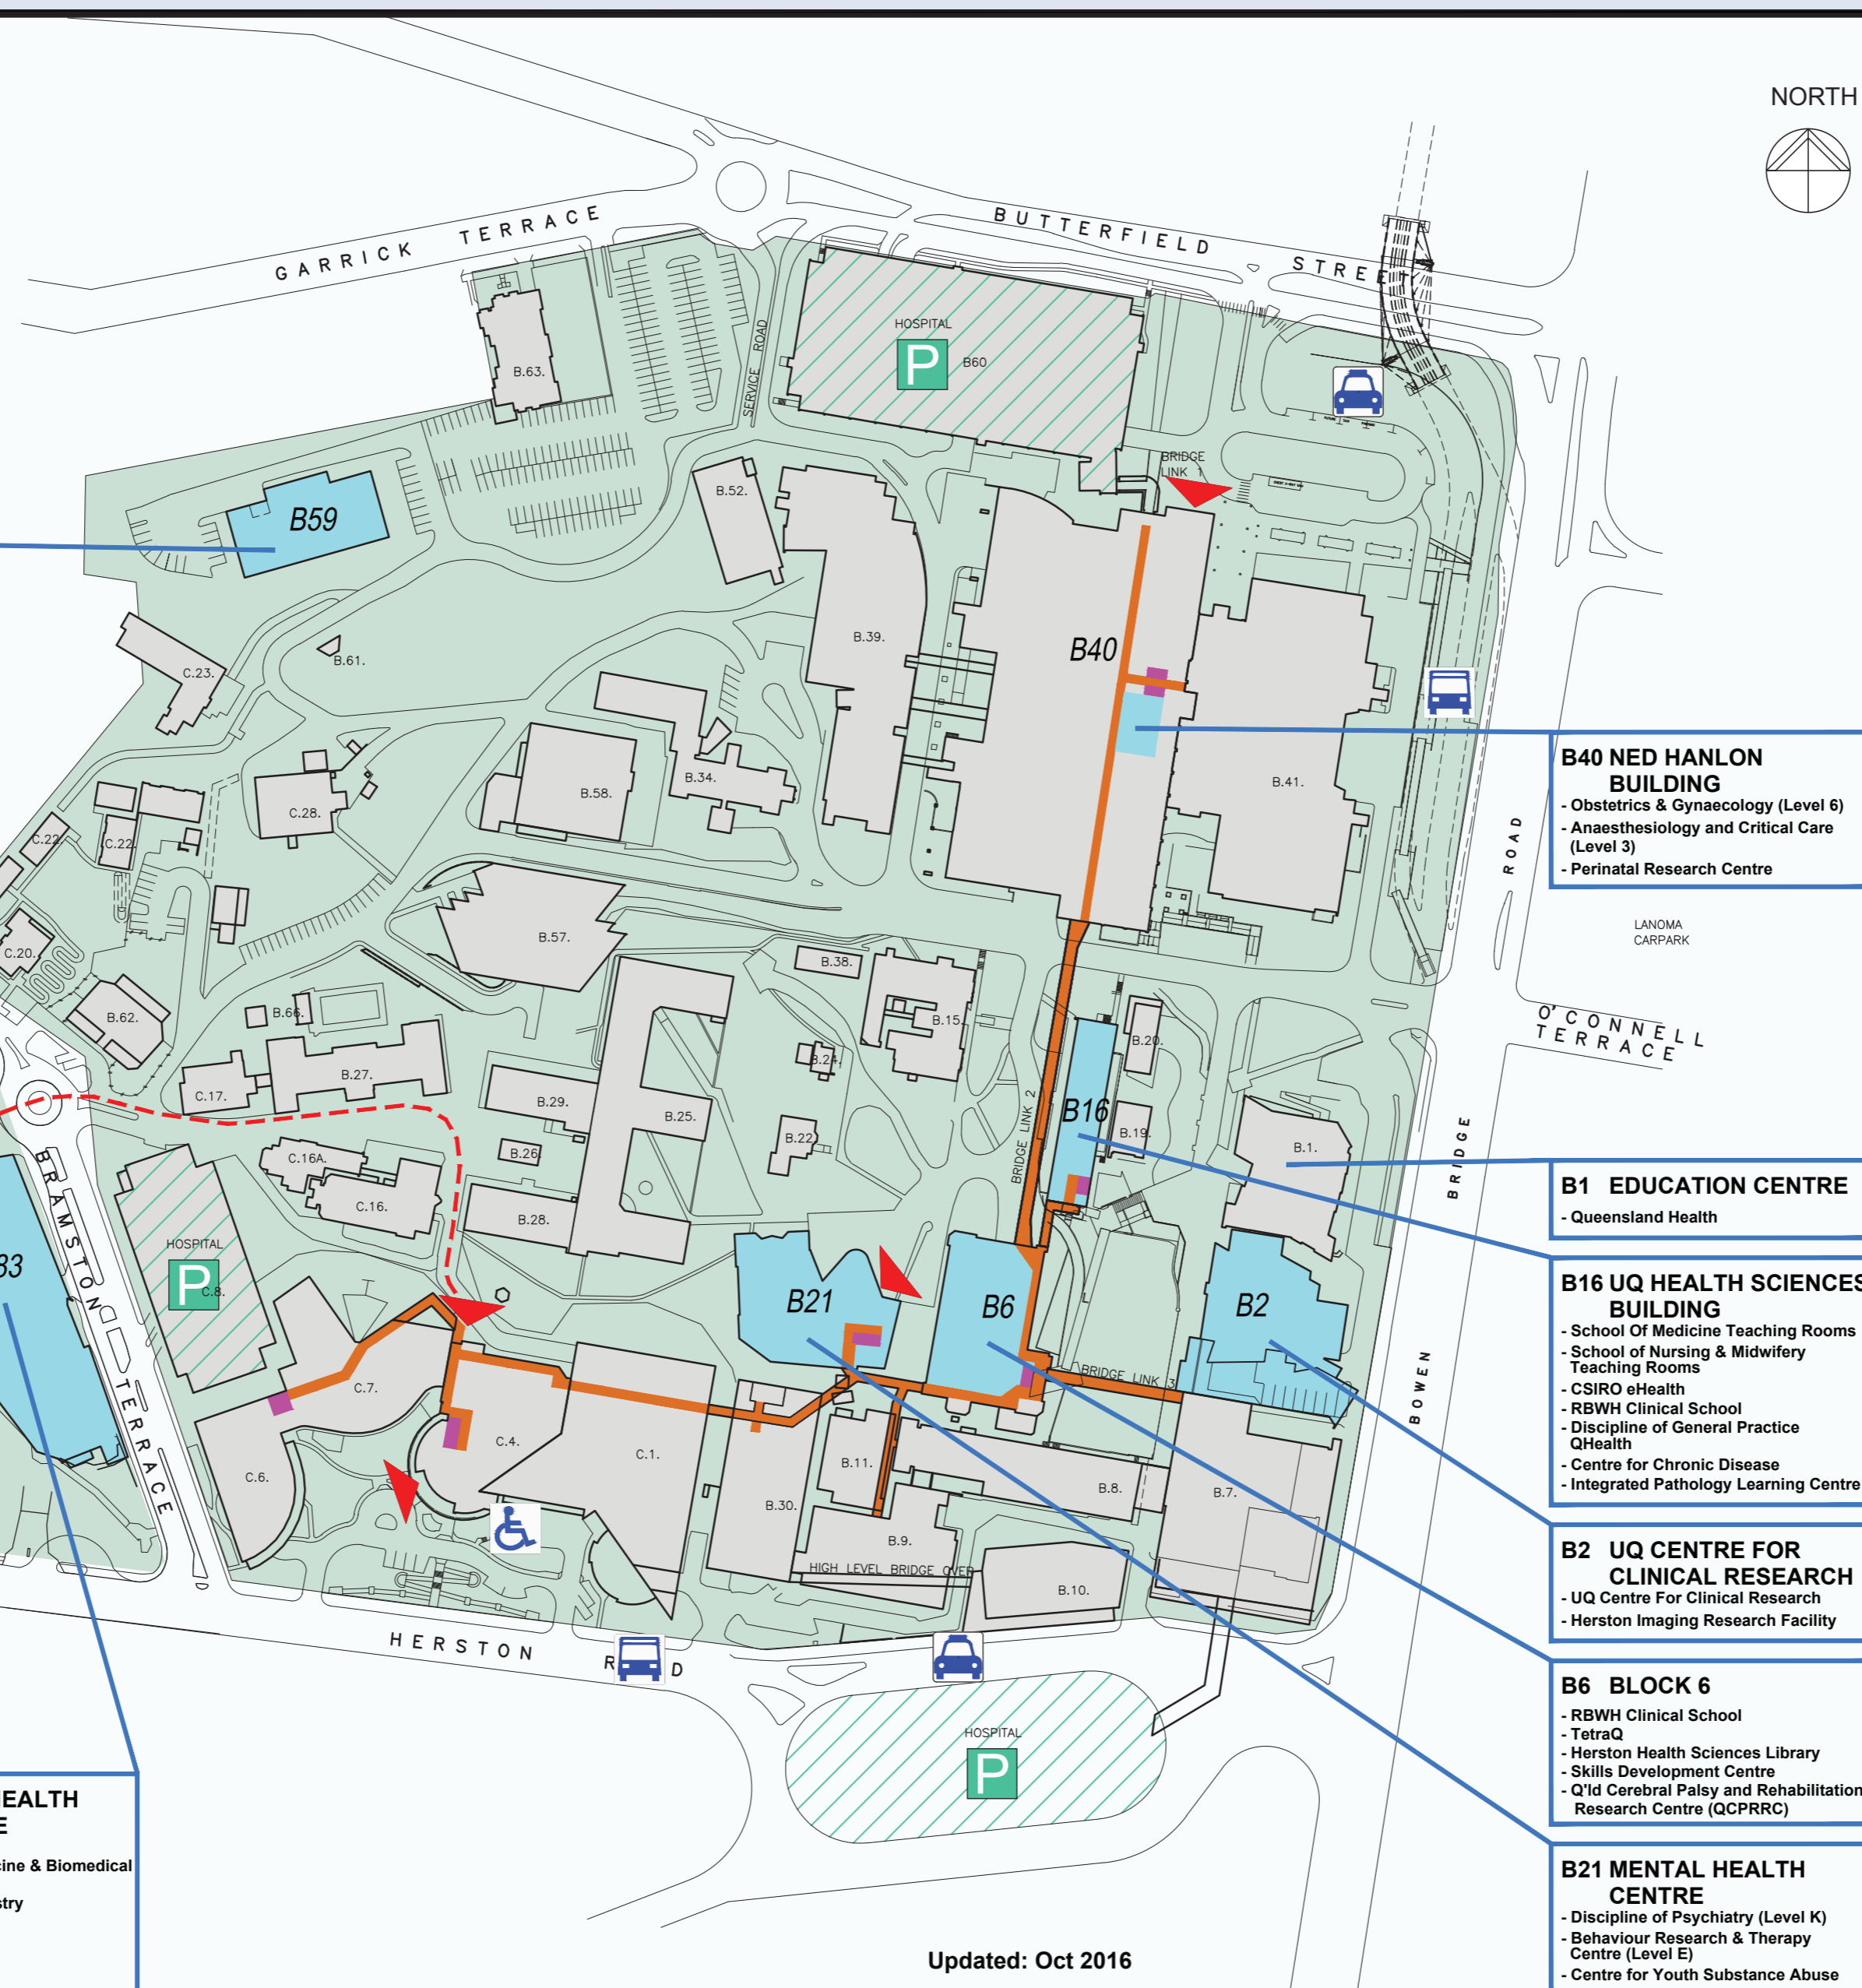

# Herston Campus

Faculty of Medicine and Biomedical Sciences (Faculty Office at Herston)  
 Faculty of Health and Behavioural Sciences (Faculty Office at StLucia)

- Guide to
- School of Medicine
  - School of Public Health
  - UQCCR - Centre for Clinical Research
  - CHRC - Child Health Research Centre
  - School of Dentistry
  - School of Nursing & Midwifery
  - CYSAR - Centre for Youth Substance Abuse

**B59 HERSTON MEDICAL RESEARCH CENTRE**

**887 PUBLIC HEALTH BUILDING**  
 - School of Public Health

**881 MAYNE MEDICAL SCHOOL BLDG**  
 - School of Medicine  
 - ES Meyers Lecture Theatre  
 - Centre for Medical Education  
 - School of Public Health (Level 4)

**883 ORAL HEALTH CENTRE**  
 - Faculty of Medicine & Biomedical Sciences  
 - School of Dentistry

**B40 NED HANLON BUILDING**  
 - Obstetrics & Gynaecology (Level 6)  
 - Anaesthesiology and Critical Care (Level 3)  
 - Perinatal Research Centre

- Visitor Information Legend**
- Information Directories
  - Accessible Parking
  - Accessible Entrance
  - Paid Parking - refer to signs
  - Buses
  - Taxis
  - Lift and Amenities

Updated: Oct 2016