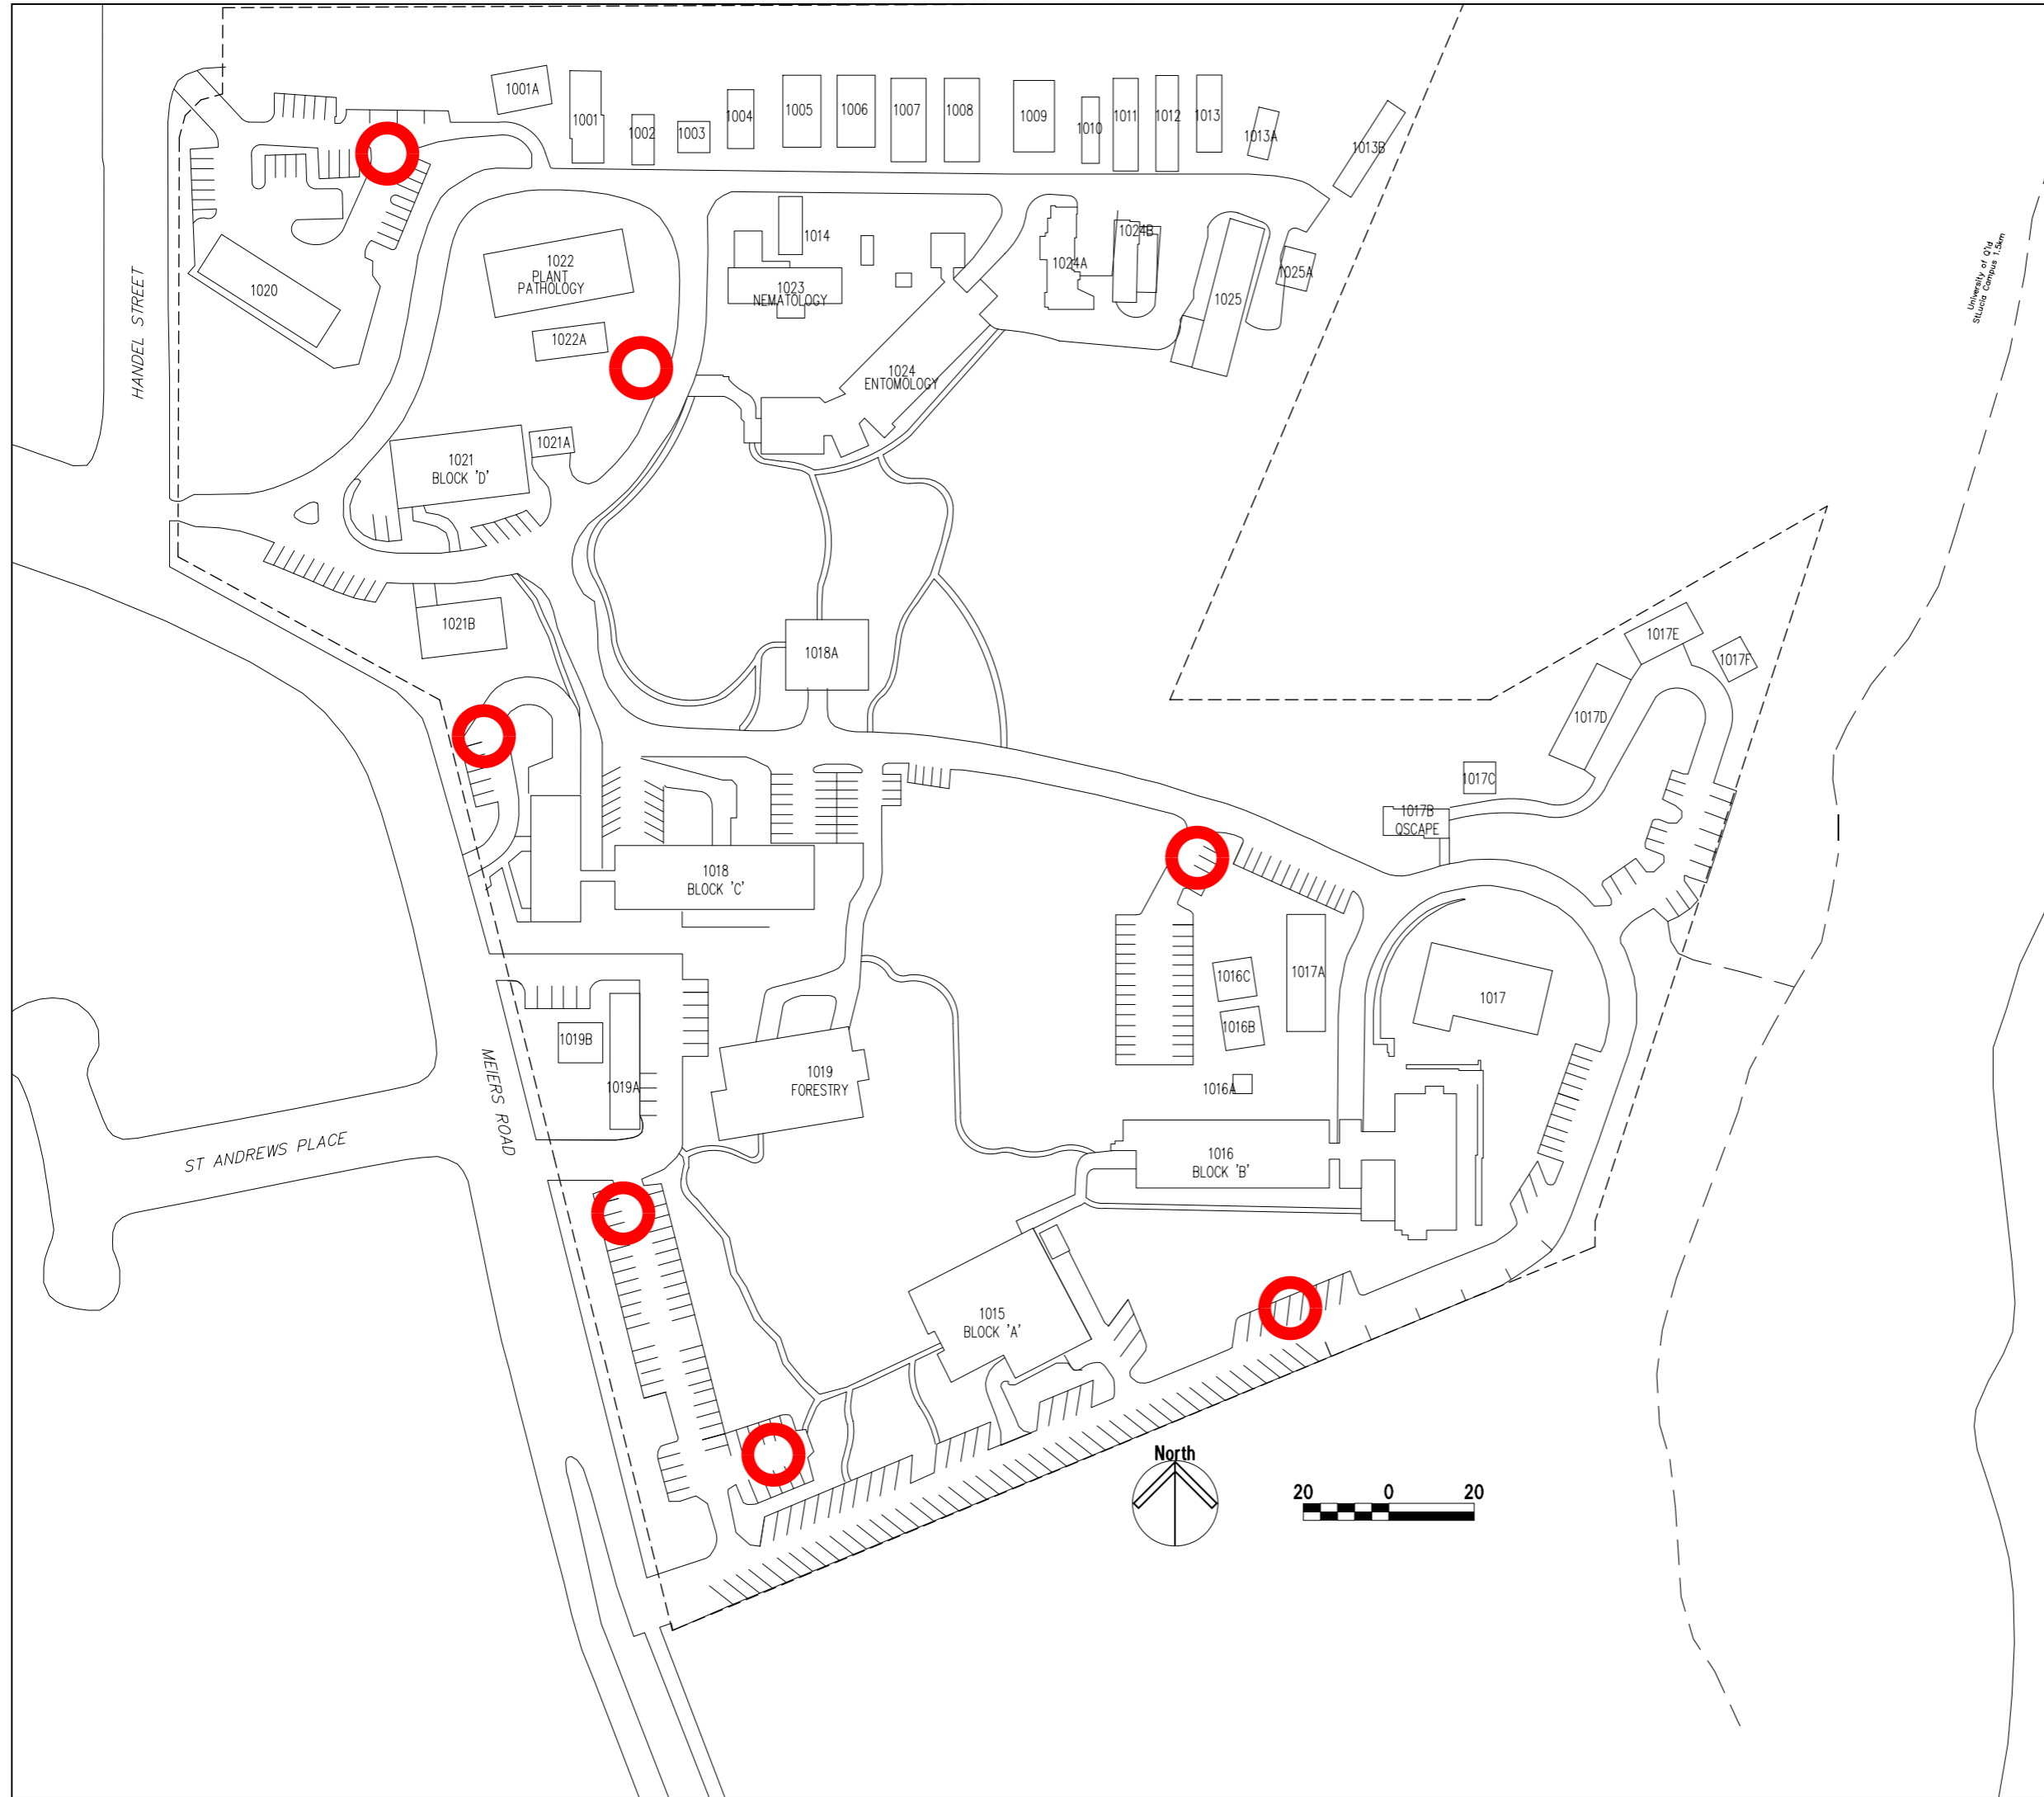

Long Pocket Site 2013

NO.	BUILDING NAME
1001	Glass House 1
1001A	
1002	Glass House 2
1003	Glass House 3
1004	Glass House 4
1005	Glass House 5
1006	Glass House 6
1007	Glass House 7
1008	Glass House 8
1009	Glass House 9
1010	Glass House 10
1011	Glass House 11
1012	Glass House 12
1013	Glass House 13
1013A	
1013B	
1014	
1015	Block 'A'
1016	Block 'B'
1016A	
1016B	
1016C	
1017	Climate Building
1017A	Glass House to West of Climate Bldg
1017B	Qscape Building
1017C	Shed
1017D	Store Shed
1017E	Shed
1017F	Shed
1018	Block 'C'
1018A	
1019	Forestry Building
1019A	
1019B	
1020	Conference Centre
1021	Block 'D'
1021A	
1021B	
1022	Plant Pathology Building
1022A	
1023	Nematology Building
1024	Entomology Building
1024A	Head House
1024B	Shed
1025	Zoology Labs
1025A	

University of Qld  
St Lucia Campus 1.5km