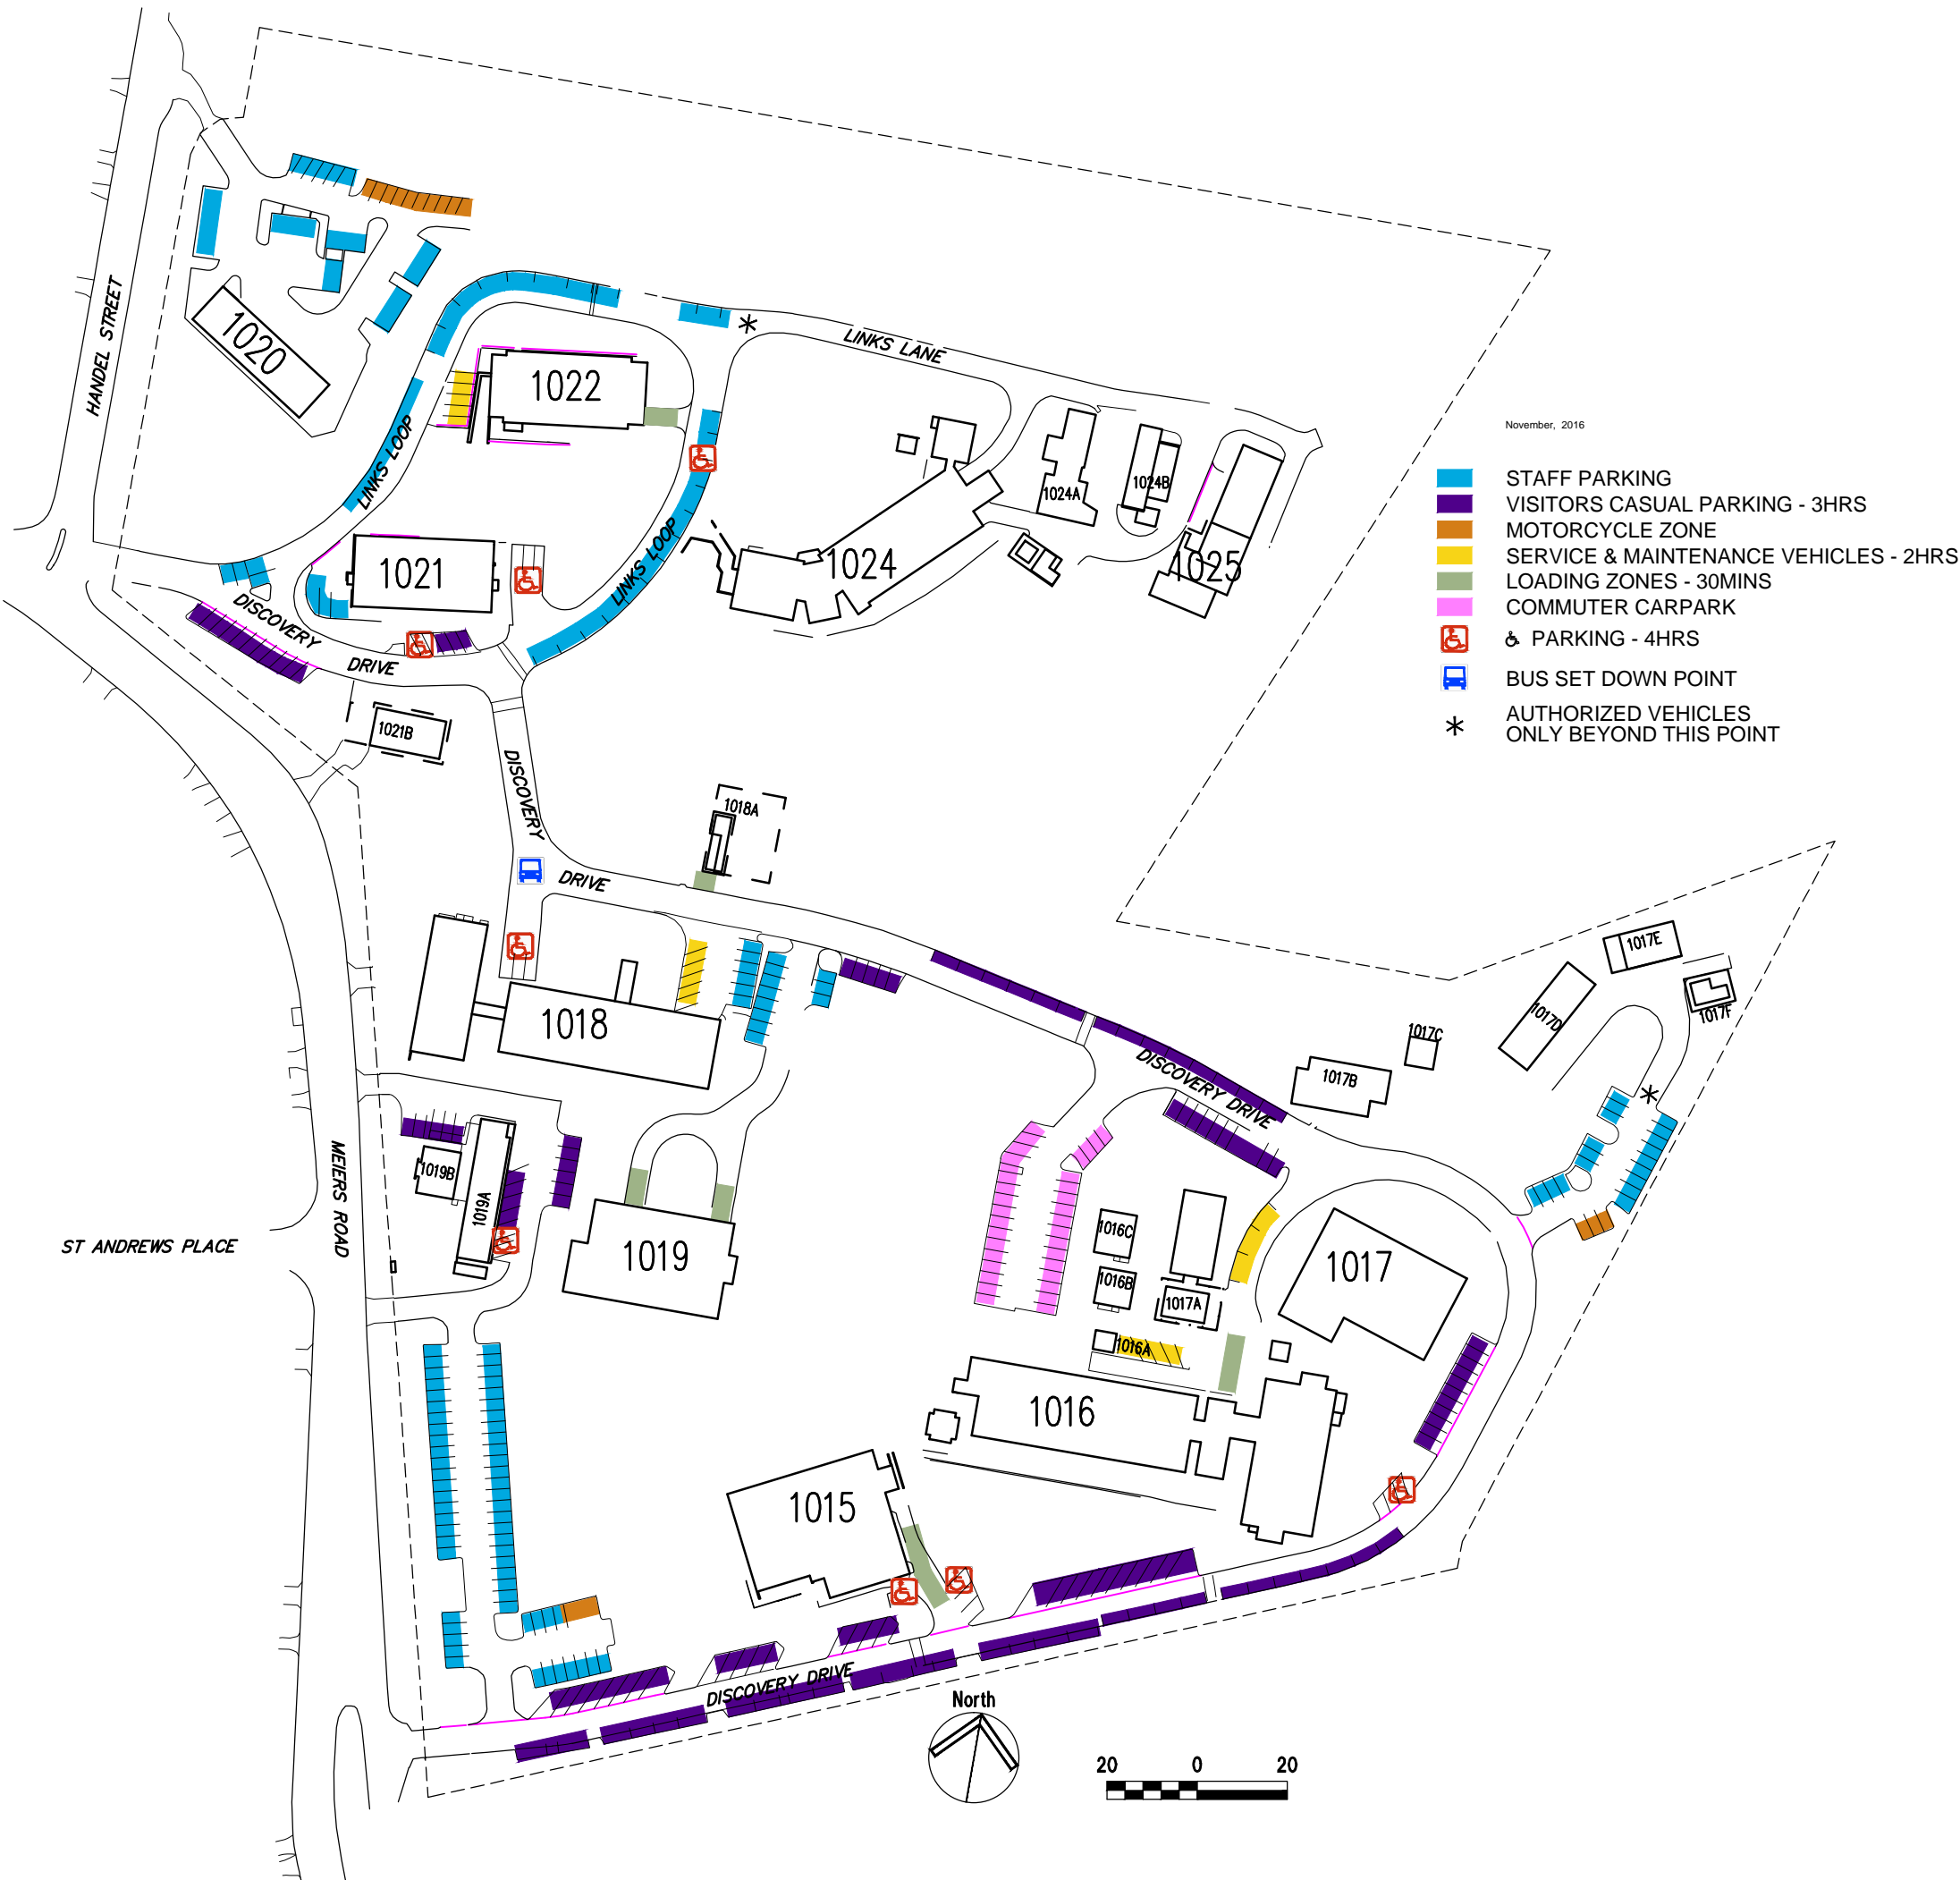

# Long Pocket Site 2016 CAR PARKING PLAN

NO.	BUILDING NAME
1015	Acacia
1016	Banksia
1016A	
1016B	
1016C	
1017	Hibiscus
1017A	Grevillea
1017B	Kurrajong
1017C	Shed
1017D	Store Shed
1017E	Shed
1017F	Shed
1018	Cycad
1018A	Tuckeroo
1019	Foxtail
1019A	Myrtle
1019B	She-oak
1020	Lilly-pilly
1021	Dianella
1021A	
1021B	Yellow-Box
1022	Pandanus
1022A	Barbeque Shelter
1023	
1024	Elkhorn
1024A	Head House
1024B	Shed
1025	Rosewood
1025A	Structure East of Zoology Labs

ST ANDREWS PLACE