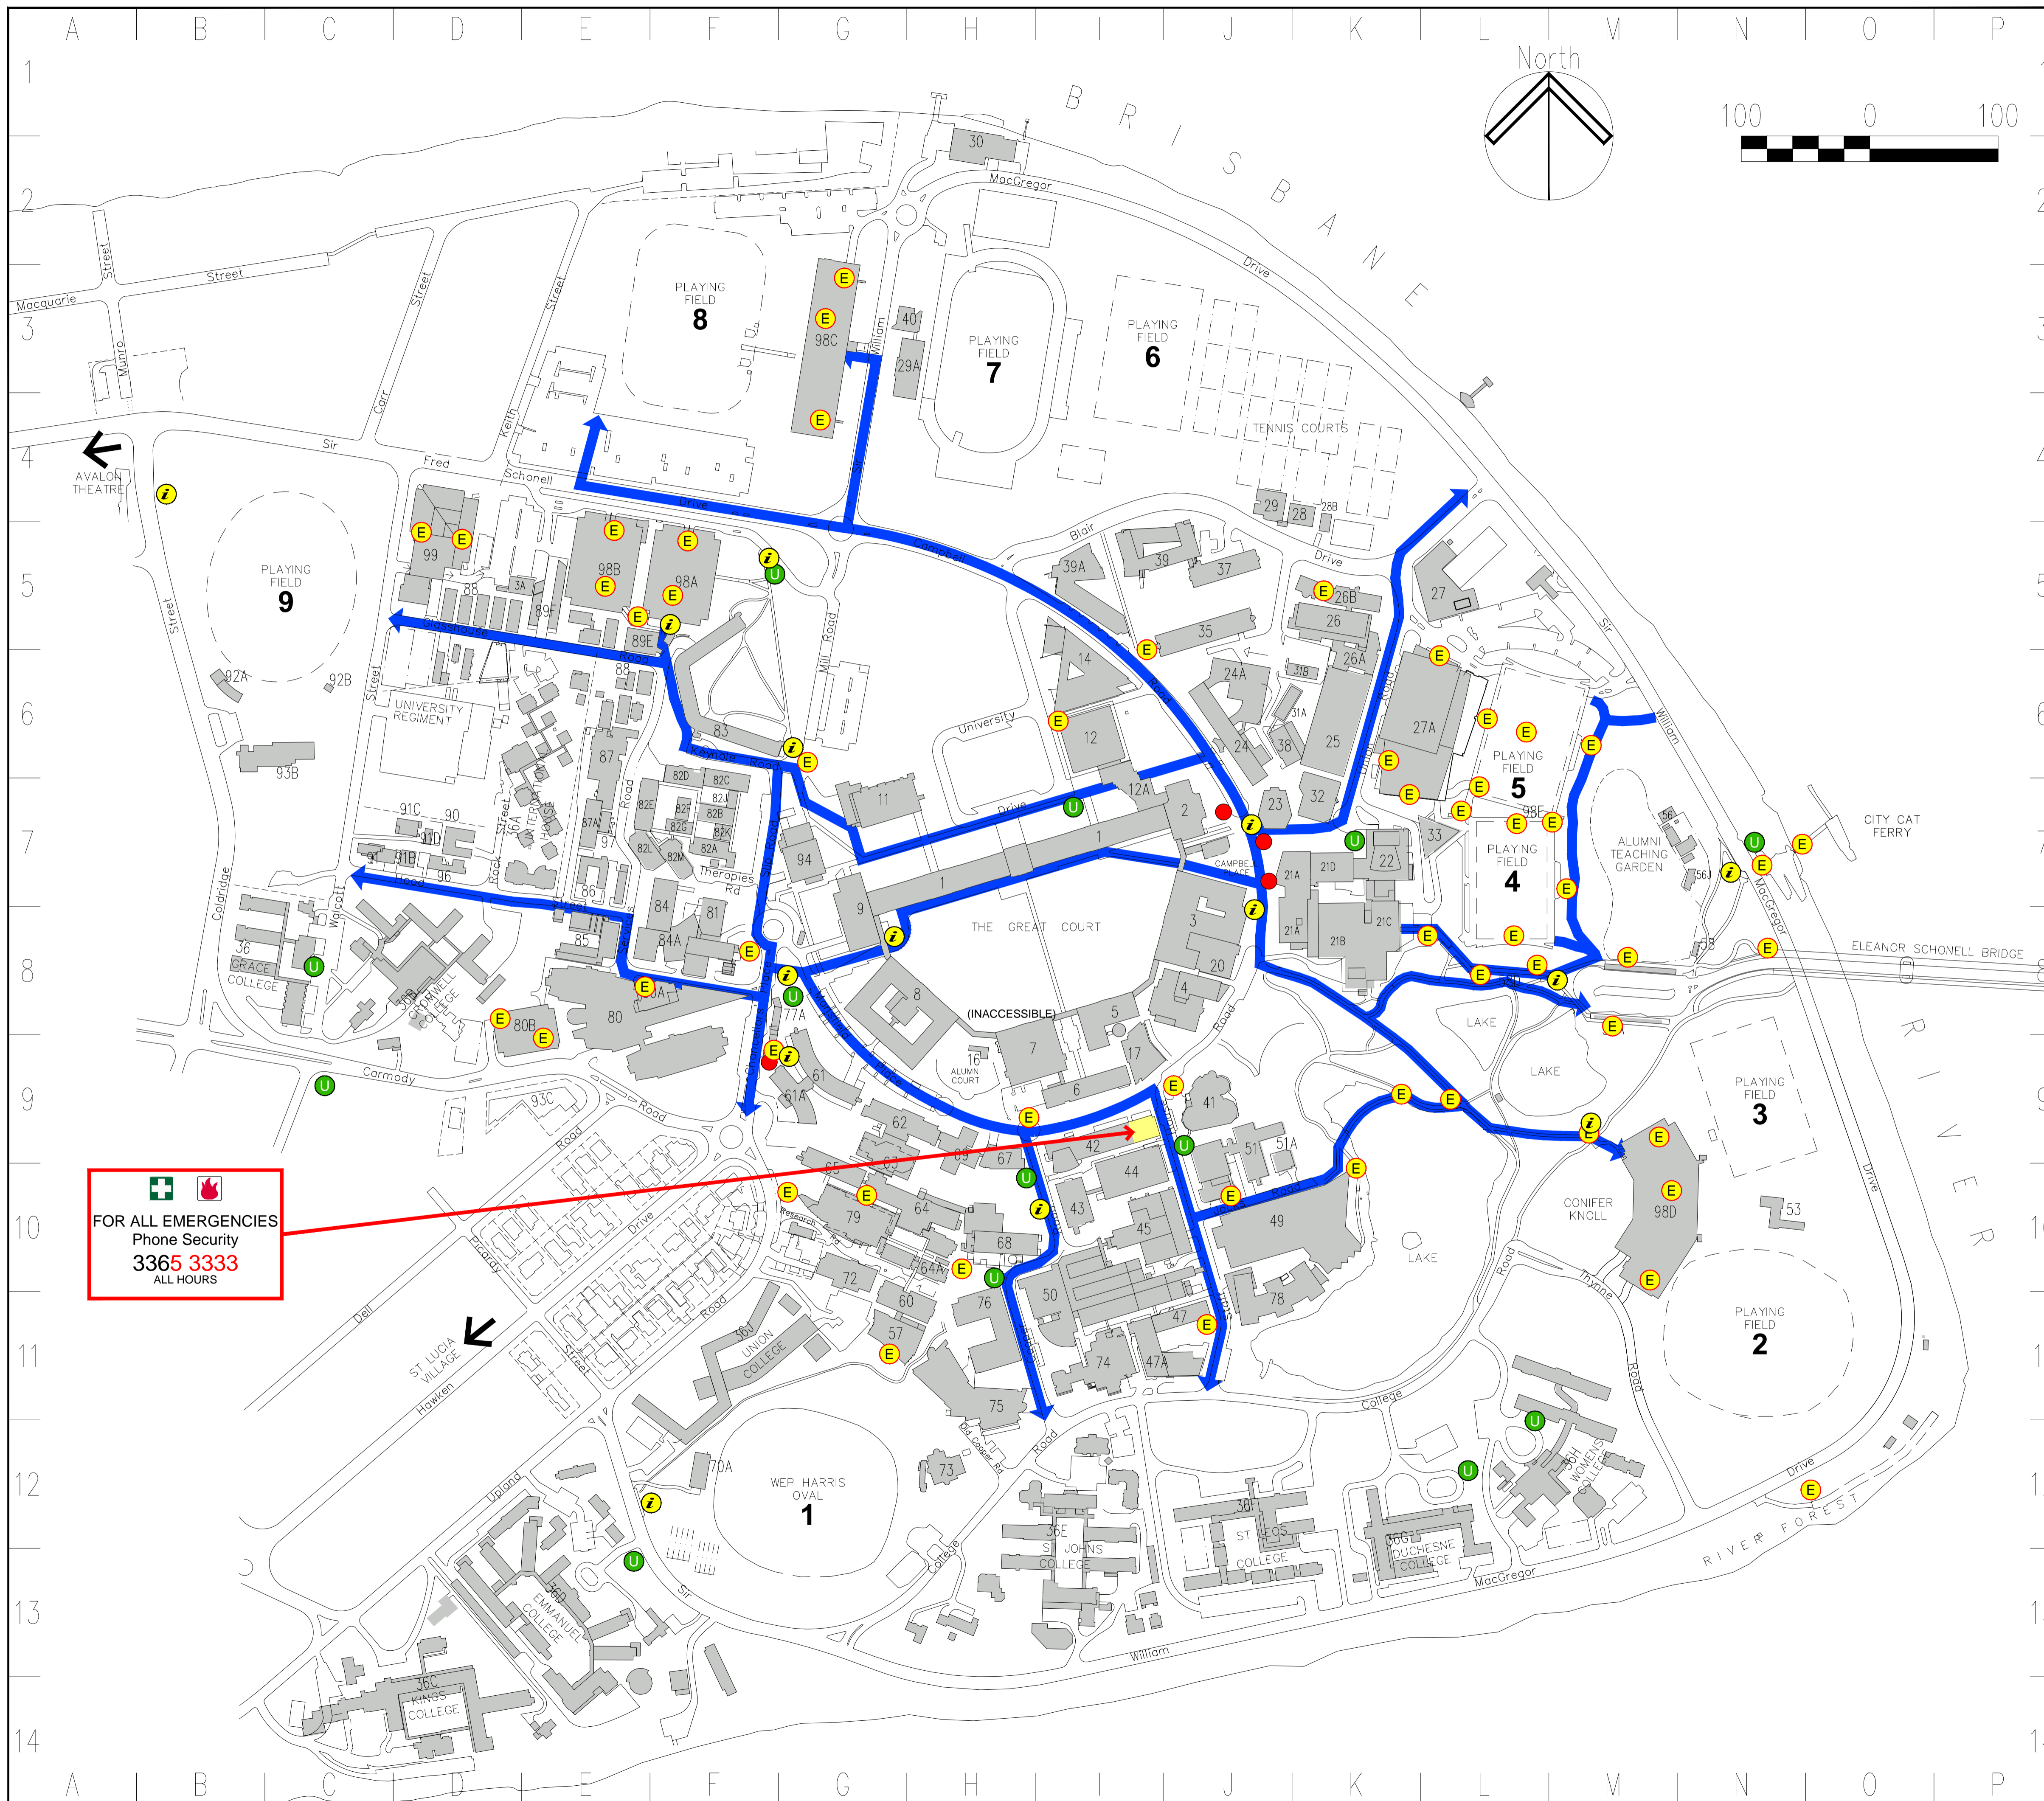

St Lucia Campus 2017 PREFERRED PEDESTRIAN PATHS DURING DARKNESS

-  PREFERRED PEDESTRIAN PATHS DURING DARKNESS
-  EMERGENCY CALL POINTS
-  UNSAFE SAFETY BUS STOP
-  PUBLIC PAYPHONES
-  INFORMATION DIRECTORY

 
FOR ALL EMERGENCIES
 Phone Security
3365 3333
 ALL HOURS